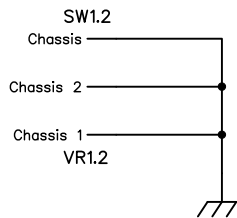

### XLR Input

### TRS Output

Title	
L2A Passive Reamplifier	
Date	Rev
4/30/2015	1.1
Drawn by PG	Sheet 1/1
Creative Commons Attribution-ShareAlike 4.0	