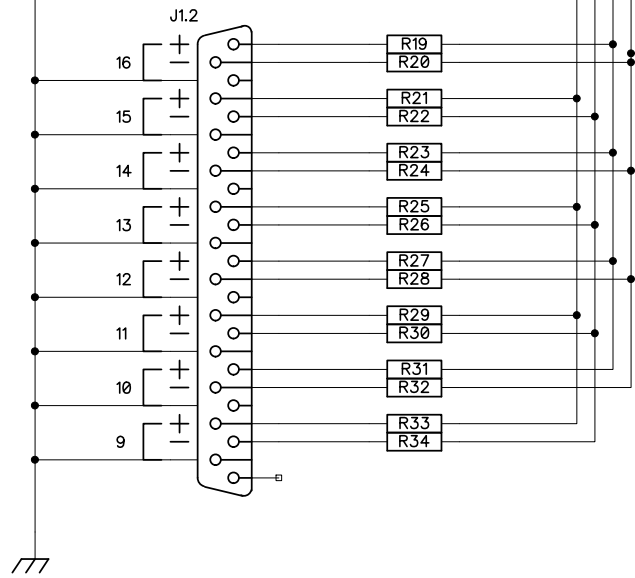

Inputs 1-8

Inputs 9-16

L Output

R Output

Title	
SB2 Passive Summing Mixer	
Date	Rev
2/9/2015	1.0
Drawn by PG	Sheet 1/1
Creative Commons Attribution-ShareAlike 4.0	