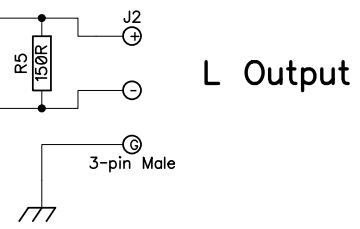

Inputs 1-8

Inputs 9-16

L Output

R Output

Title	
SB2 Passive Summing Mixer	
Date	Rev
2/9/2015	1.0
Drawn by PG	Sheet 1/1
Creative Commons Attribution-ShareAlike 4.0	