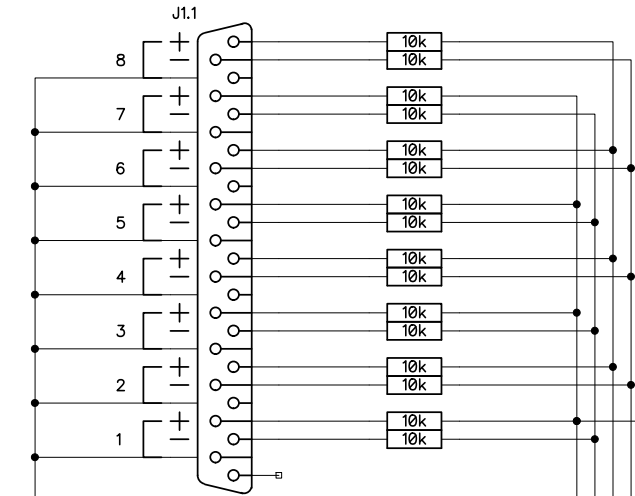

Inputs 1-8

Inputs 9-16

L Output

R Output

Title	
SB2 Passive Summing Mixer	
Date	Rev
2/9/2015	1.0
Drawn by PG	Sheet 1/1
Creative Commons Attribution-ShareAlike 4.0	